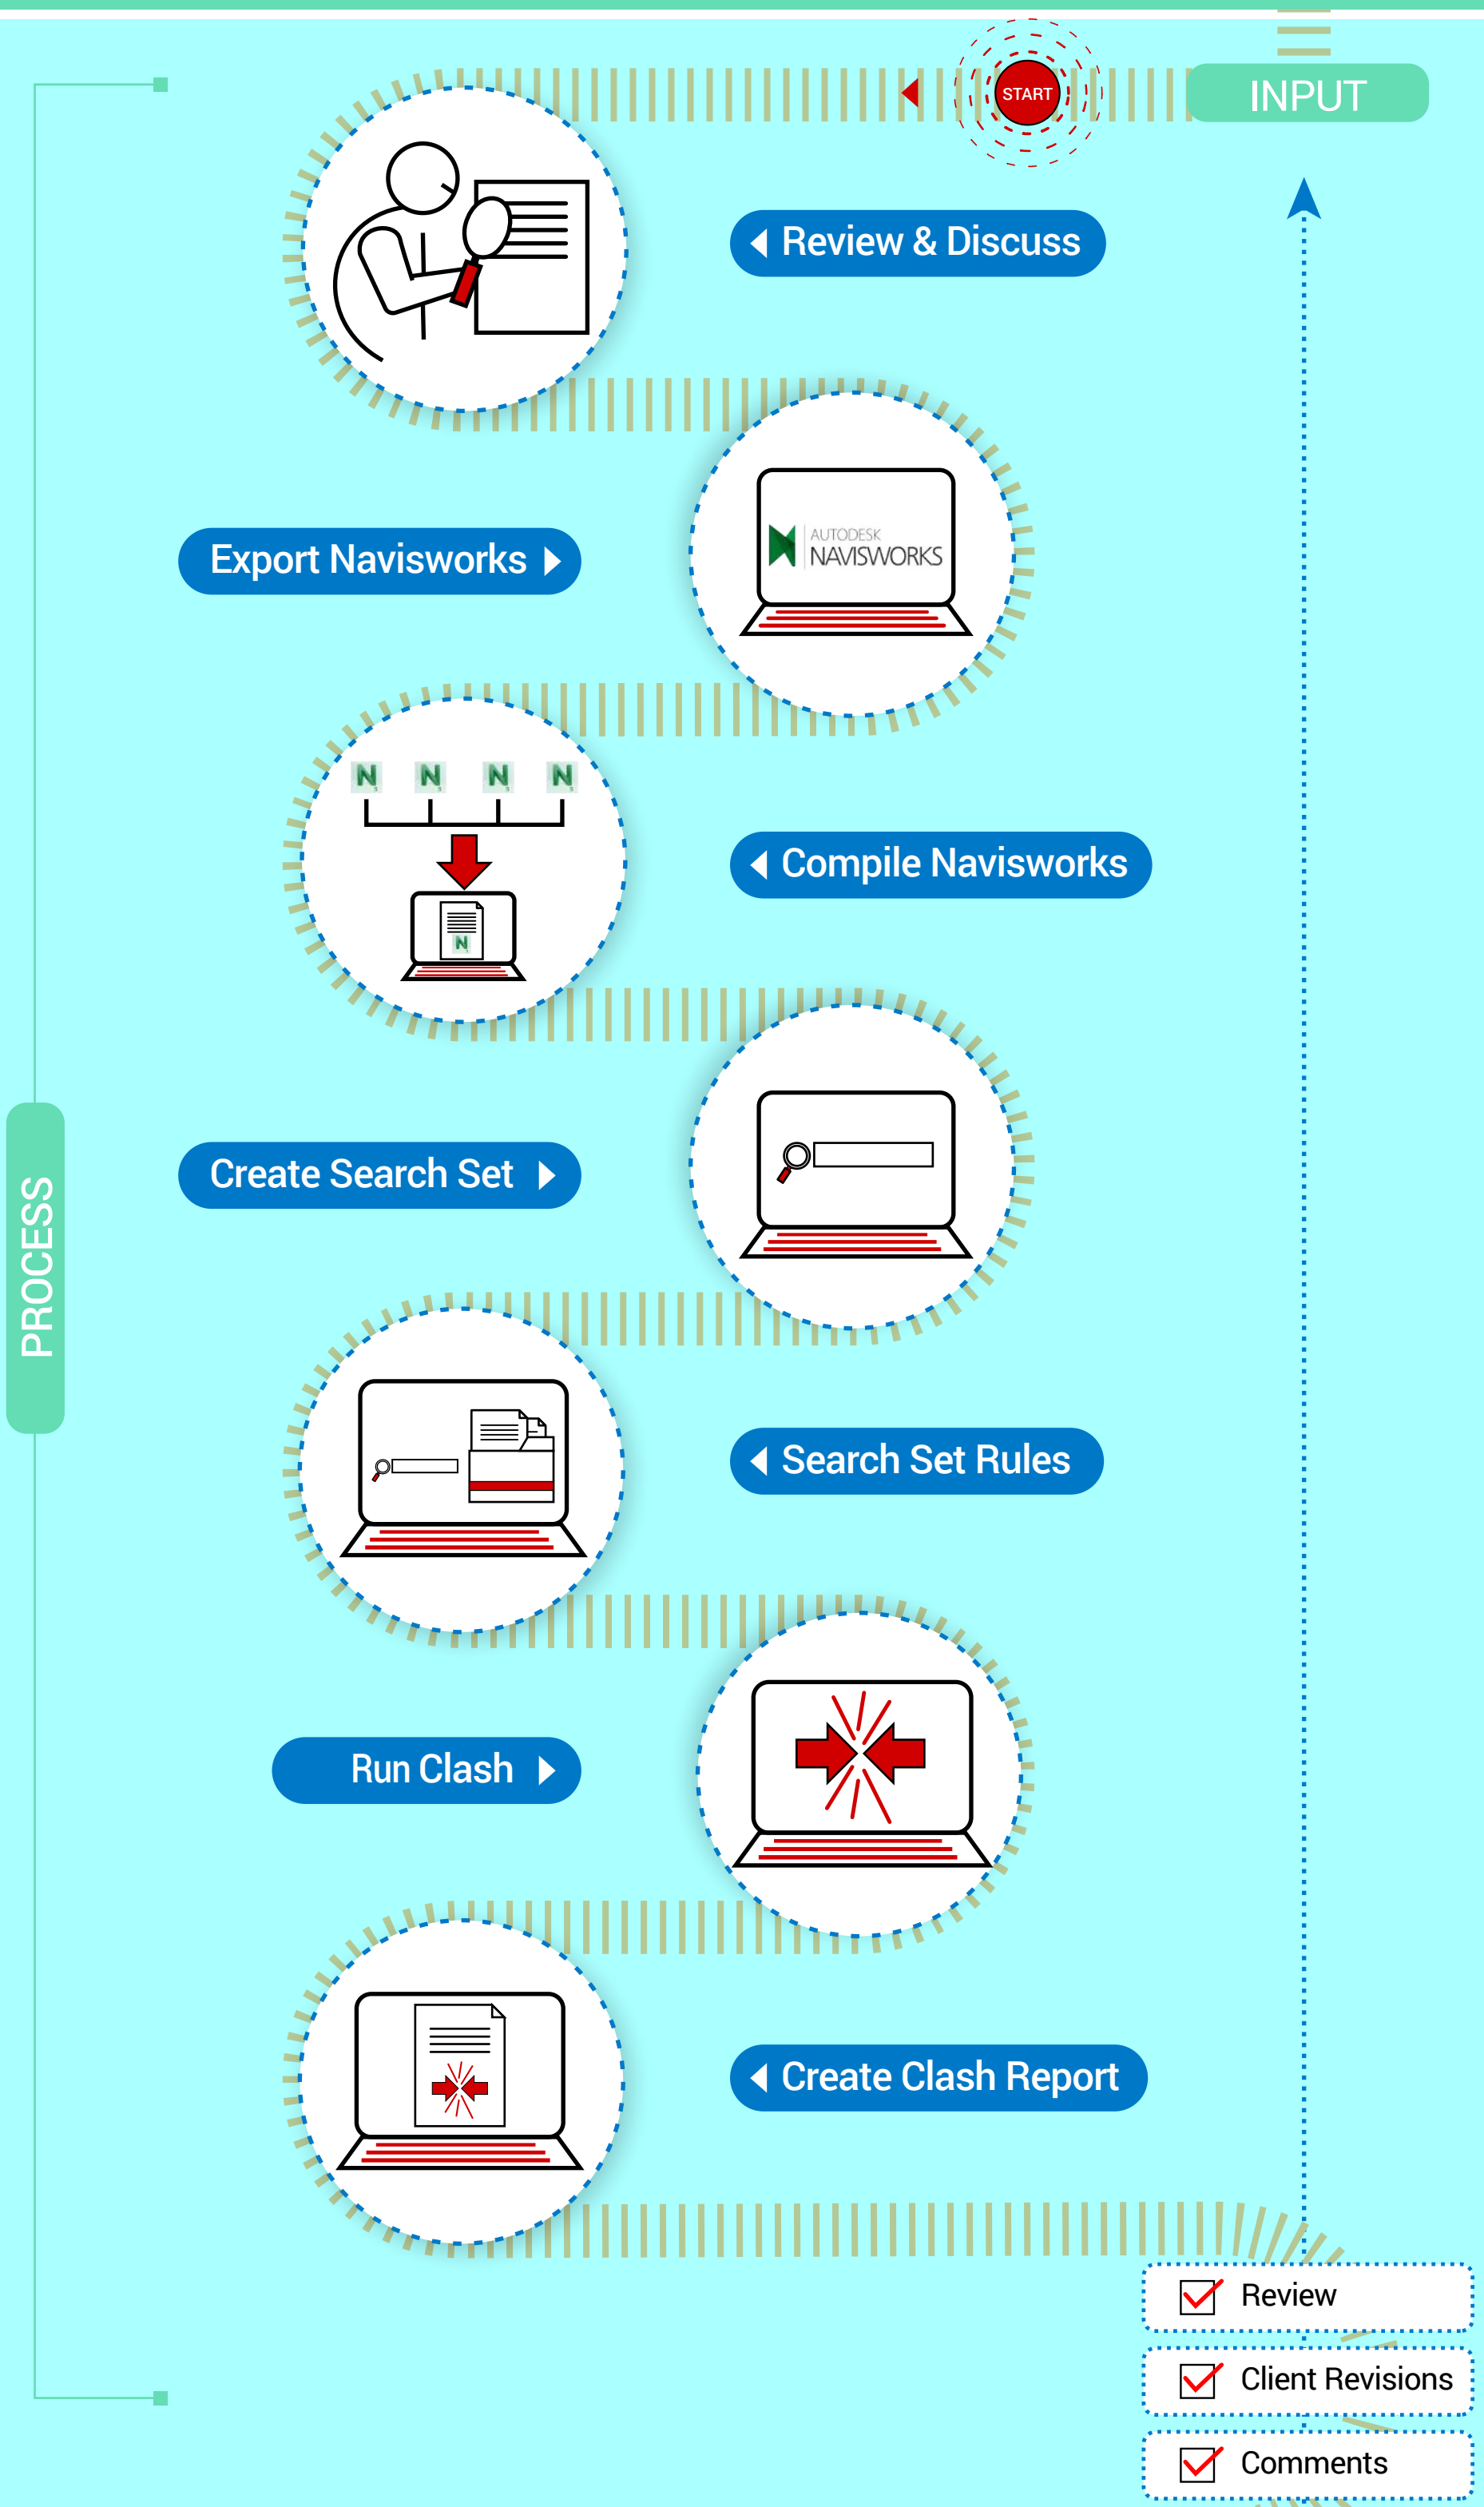

Navisworks

Clash Detection Process

OUTPUT